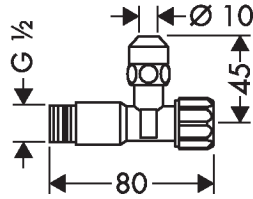

AXOR Flowstar
51303XXX
51304XXX

AXOR
51307XXX