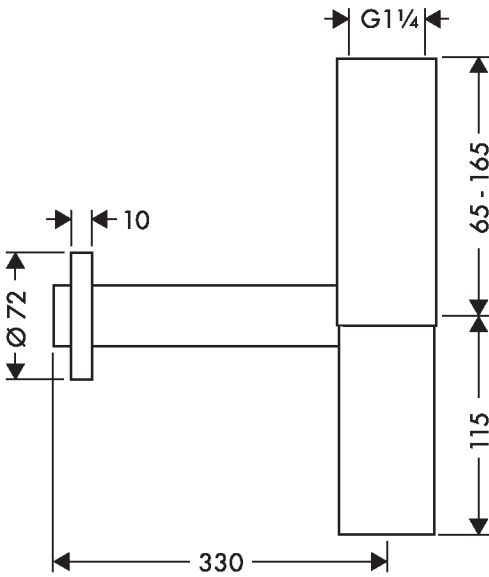

AXOR Flowstar
51303XXX
51304XXX

AXOR
51307XXX