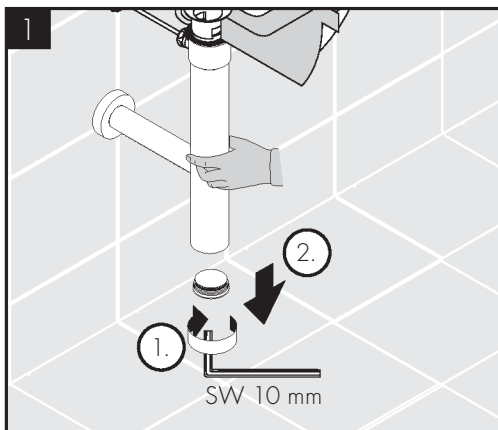

SV / Rengöringsrekommendationer / Garanti / Kontakt
LT / Valymo rekomendacijos / Garantija / Kontaktai
HR / Preporuke za čišćenje / Garancija / Kontakt
RO / Recomandări pentru curățare / Garanție / Contact
EL / Σύσταση καθαρισμού / γγύηση / επαφή
SL / Priporočilo za čiščenje / Garancija / Kontakt
ET / Puhastussoovitused / Garanti / Kontakt
LV / Tīrīšanas ieteikumi / Garantija / Kontakti
SR / Preporuke za čišćenje / Garancija / Kontakt
NO / Anbefaling for rengjøring / Garanti / Kontakt
BG / Препоръка за почистване / Гаранция / Контакт
JP / お手入れの方法 / 保証について / ご連絡先
UA / Рекомендації з чищення / Гарантія / контакт
AR / توصيات التنظيف / الضمان / اتصال
TR / Temizleme önerisi / Garanti / Temas
HU / Tisztítási tanácsok / Garancia / érintkezés
HE / המלצות לניקוי / אחריות / איש קשר