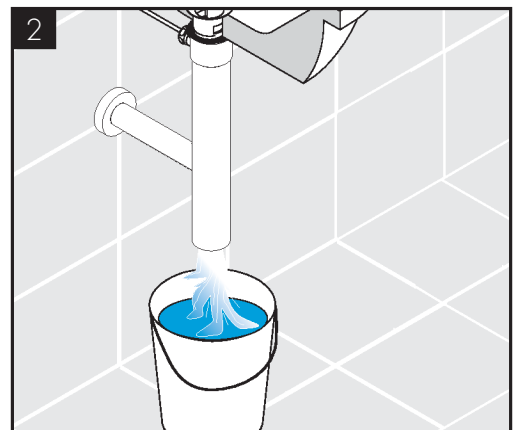

SV / Rengöringsrekommendationer / Garanti / Kontakt
LT / Valymo rekomendacijos / Garantija / Kontaktai
HR / Preporuke za čišćenje / Garancija / Kontakt
RO / Recomandări pentru curățare / Garanție / Contact
EL / Σύσταση καθαρισμού / γγύηση / επαφή
SL / Priporočilo za čiščenje / Garancija / Kontakt
ET / Puhastussoovitused / Garanti / Kontakt
LV / Tīrīšanas ieteikumi / Garantija / Kontakti
SR / Preporuke za čišćenje / Garancija / Kontakt
NO / Anbefaling for rengjøring / Garanti / Kontakt
BG / Препоръка за почистване / Гаранция / Контакт
JP / お手入れの方法 / 保証について / ご連絡先
UA / Рекомендації з чищення / Гарантія / контакт
AR / توصيات التنظيف / الضمان / اتصال
TR / Temizleme önerisi / Garanti / Temas
HU / Tisztítási tanácsok / Garancia / érintkezés
HE / המלצות לניקוי / אחריות / איש קשר