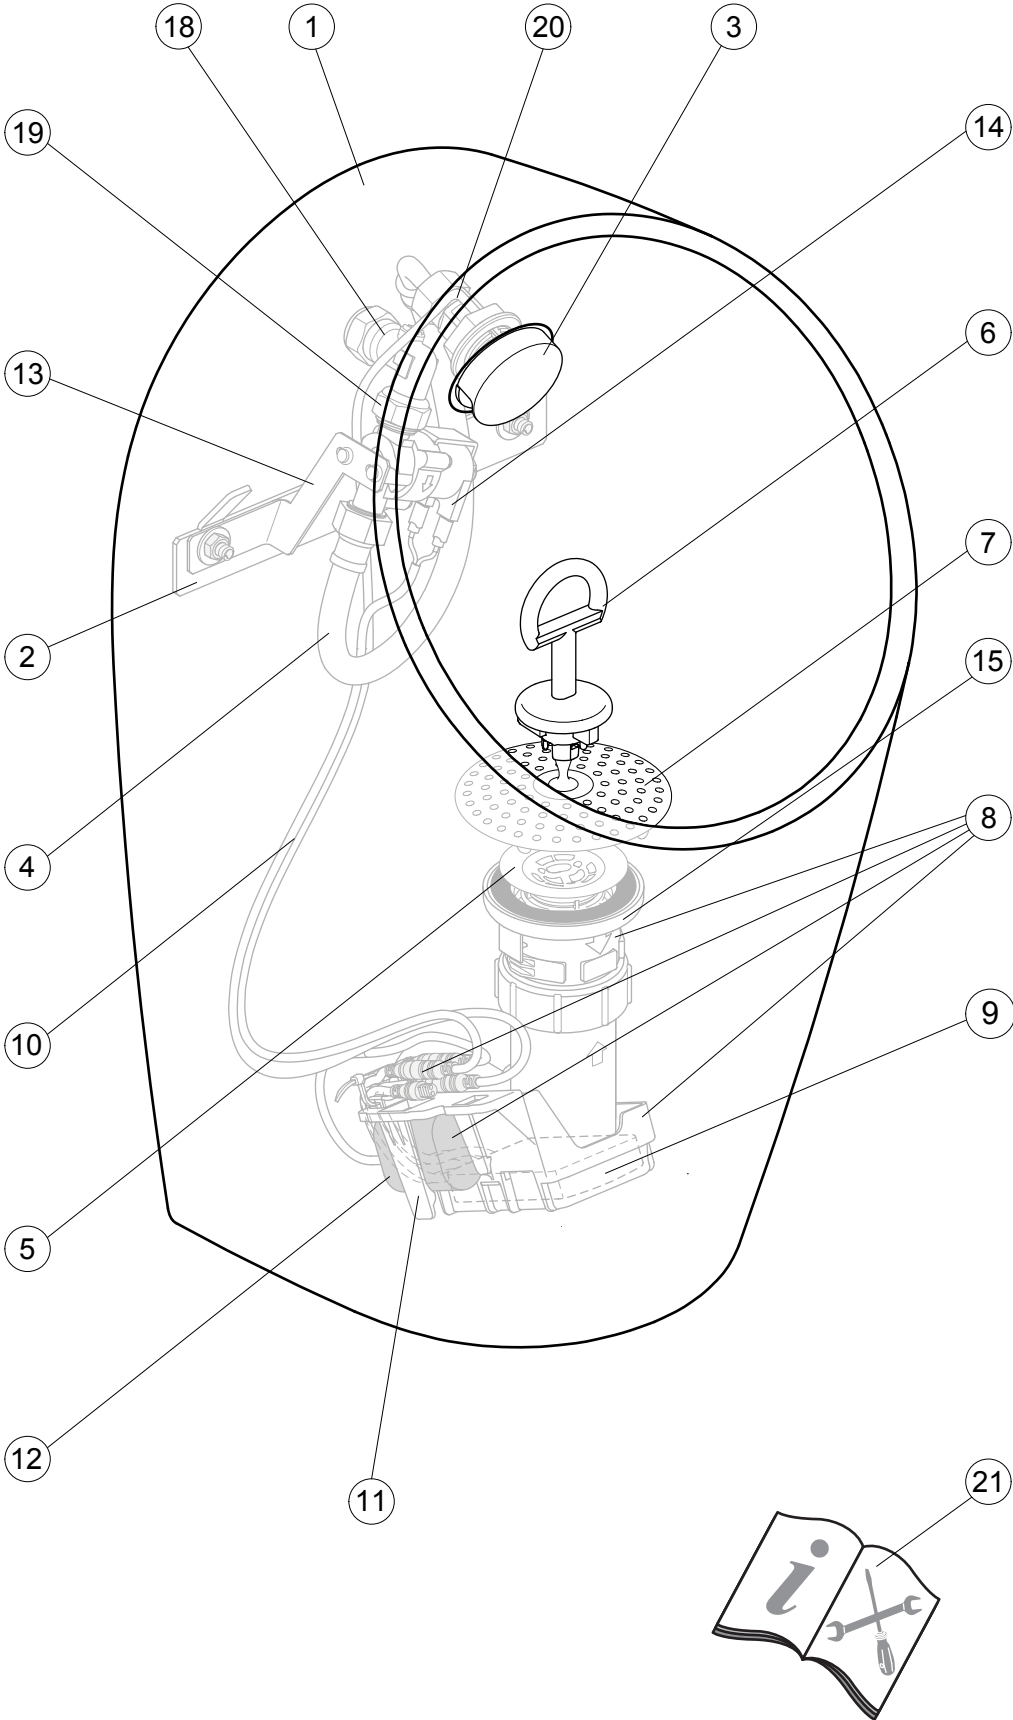

SPARE PARTS

Urinal Midi

Item	Description	Code No.	Quantity
1	Sphero urinal MIDI bi open shrd	E203901	1
2	Sphero MIDI temporary bracket	EEEEV50067	1
3	IS spreader pack	E2029AA	1
	POR spreader pack	P0122AA	
	ASH spreader pack	S0008AA	
4	Flexi pipe inlet to solenoid or spreader	E206267	1
5	Falcon hybrid pack	E204967	1
6	IS service key 2	E202867	1
7	Grate cap	E202567	1
8	Smart sensor battery pack	E208867	1
9	Smart sensor	E213967	1
10	Solenoid cable	E214267	1
11	E-module tray	E206167	1
12	Battery pack smart sensor	E206867	1
13	Solenoid bracket	E208667	1
14	Solenoid valve complete G1/2	A962478NU	1
15	Flexiwaste	E202367	1
16	User manual for smart sensor	EE74211967	1
17	Back inlet connection pack	E214667	1
18	90 deg service valve solenoid	E213567	1
19	Strainer	B910524NU11	1
20	Spreader LED	E214367	1
21	Sphero MINI hybrid fitting instructions	EE74212067	1