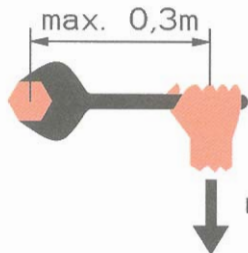

RV 153

[Nonreturn-valve]

KV 150

[Ball shut-off valve]

max. 5kg

[max. 15Nm]