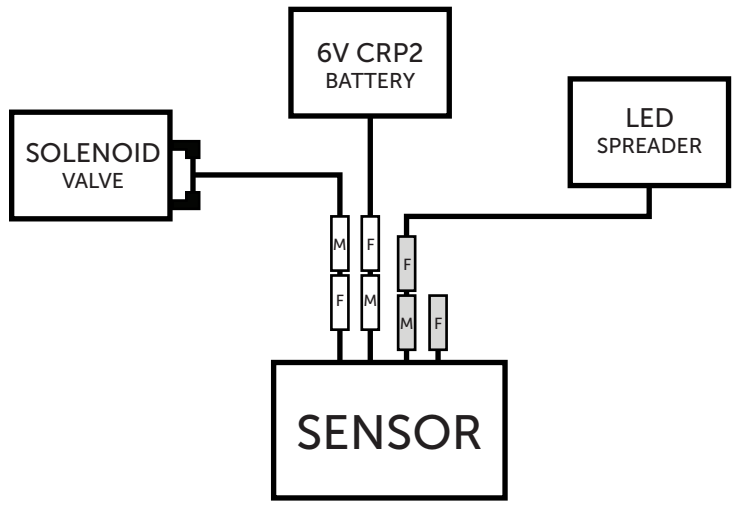

SPHERO

Urinal

Installation - Installazione - Installation - Montage - Instalación - Montering - Монтаж
 Montáž - Paigaldamine - Εγκατάσταση - Beszerelés - Montavimas - Montāža - Instalare
 Инсталација - Montaž - Установка - Montaža - Montáž - Montaj - Інсталяція

E208401	✓	✓	✓	✓	✓	✓	✓	✓	✓	✓	✓	✓	✓	✓	✓	✓	✓
P012301	✓	✓	✓	✓	✓	✓	✓	✓	✓	✓	✓	✓	✓	✓	✓	✓	✓
S082801	✓	✓	✓	✓	✓	✓	✓	✓	✓	✓	✓	✓	✓	✓	✓	✓	✓

SMART SENSOR

14

15 ⚡

16

17

Ideal Standard International NV
 Corporate Village – Gent Building
 Da Vincilaan 2
 B1935 – Zaventem
 Belgium