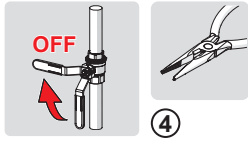

3

ON 4h

OFF

ON 12h

OFF

AA 1.5 V Lithium x 2

②

⑤