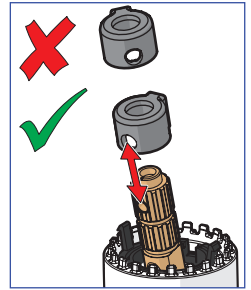

3

ON 4h

OFF

ON 12h

OFF

AA 1.5 V Lithium x 2

②

⑤