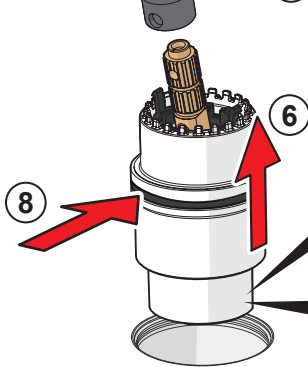

3

ON 4h

OFF

ON 12h

OFF

AA 1.5 V Lithium x 2

②

⑤