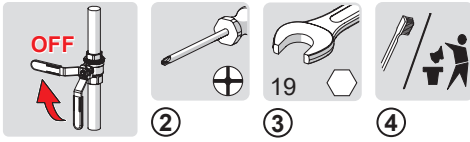

3

ON 4h

OFF

ON 12h

OFF

AA 1.5 V Lithium x 2

②

⑤