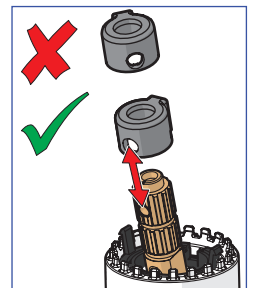

3

ON 4h

OFF

ON 12h

OFF

AA 1.5 V Lithium x 2

②

⑤