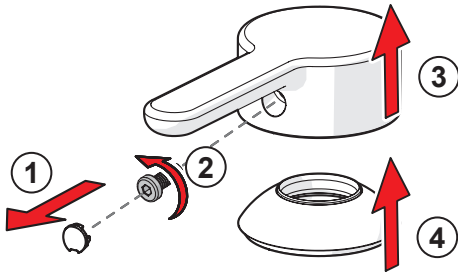

3

ON 4h

OFF

ON 12h

OFF

AA 1.5 V Lithium x 2

②

⑤