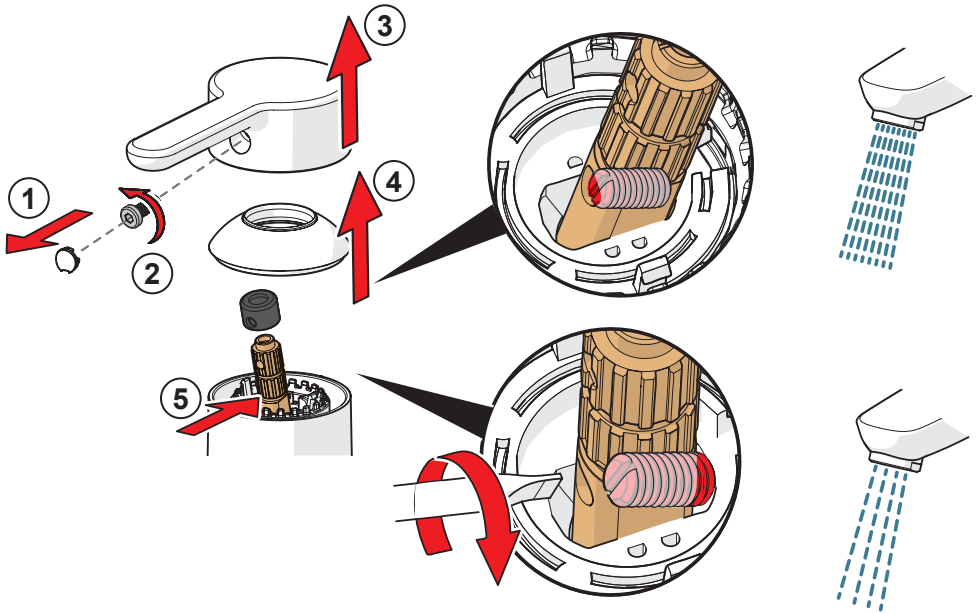

3

ON 4h

OFF

ON 12h

OFF

AA 1.5 V Lithium x 2

②

⑤