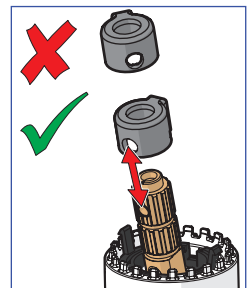

3

ON 4h

OFF

ON 12h

OFF

AA 1.5 V Lithium x 2

②

⑤