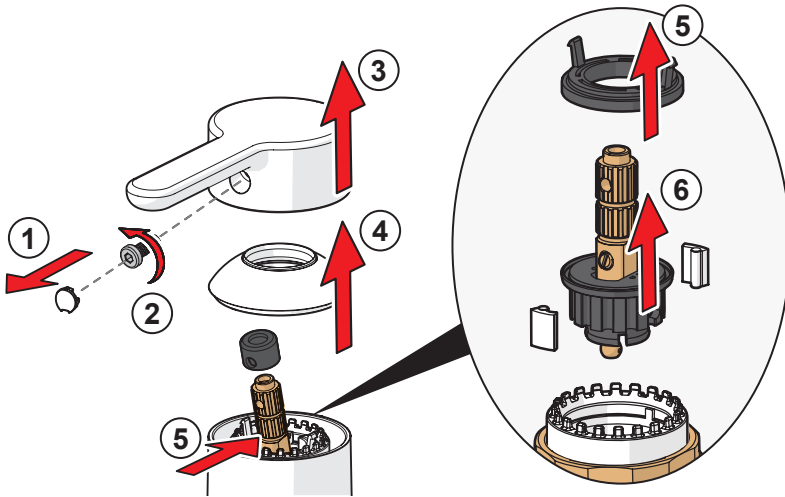

3

ON 4h

OFF

ON 12h

OFF

AA 1.5 V Lithium x 2

②

⑤