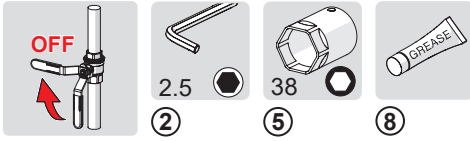

3

ON 4h

OFF

ON 12h

OFF

AA 1.5 V Lithium x 2

②

⑤