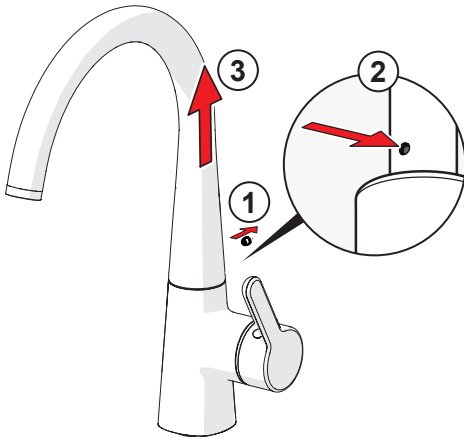

3

ON 4h

OFF

ON 12h

OFF

AA 1.5 V Lithium x 2

②

⑤