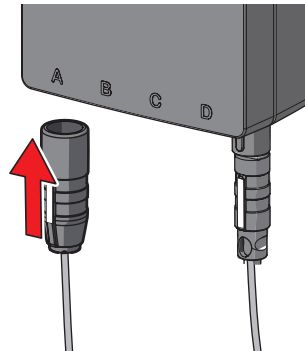

3

ON 4h

OFF

ON 12h

OFF

AA 1.5 V Lithium x 2

②

⑤