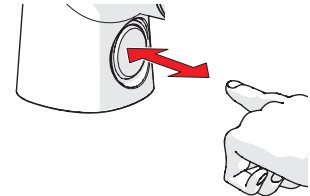

3

ON 4h

OFF

ON 12h

OFF

AA 1.5 V Lithium x 2

②

⑤