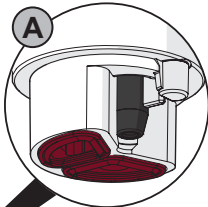

3

ON 4h

OFF

ON 12h

OFF

AA 1.5 V Lithium x 2

②

⑤