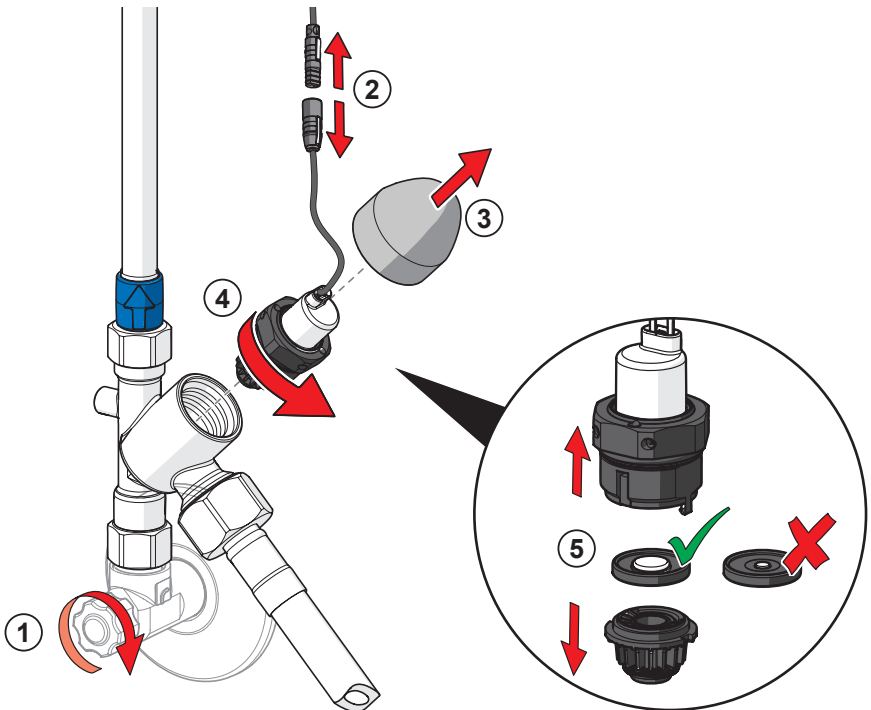

3

ON 4h

OFF

ON 12h

OFF

AA 1.5 V Lithium x 2

②

⑤