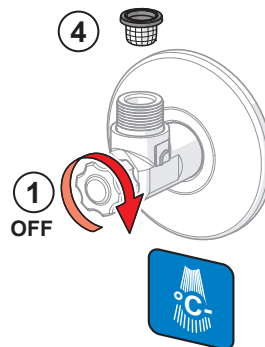

3

ON 4h

OFF

ON 12h

OFF

AA 1.5 V Lithium x 2

②

⑤