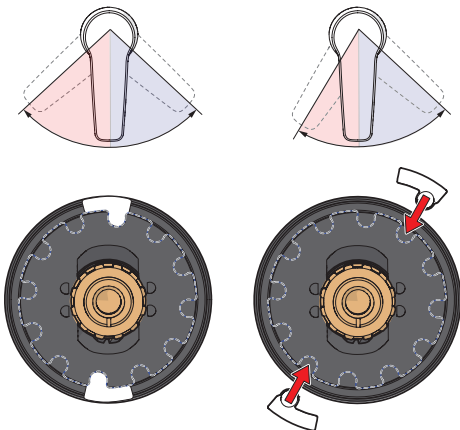

3

ON 4h

OFF

ON 12h

OFF

AA 1.5 V Lithium x 2

②

⑤