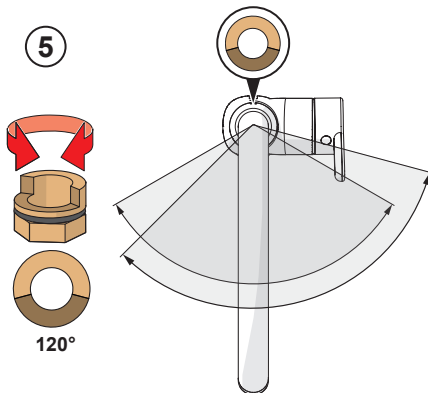

3

ON 4h

OFF

ON 12h

OFF

AA 1.5 V Lithium x 2

②

⑤