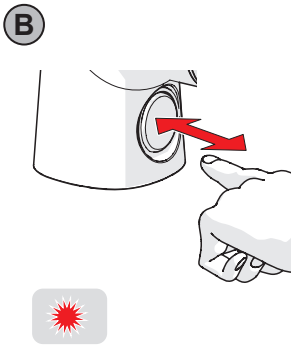

3

ON 4h

OFF

ON 12h

OFF

AA 1.5 V Lithium x 2

②

⑤