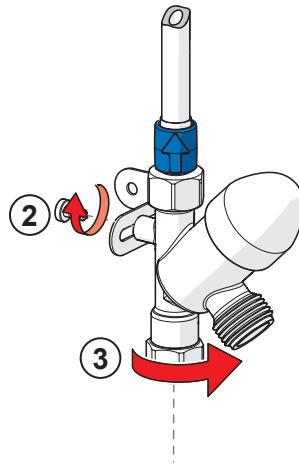

3

ON 4h

OFF

ON 12h

OFF

AA 1.5 V Lithium x 2

②

⑤