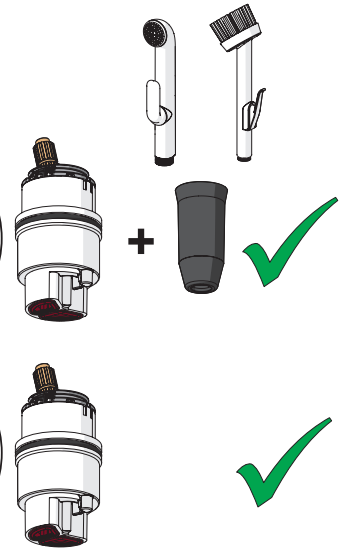

① ② ③ ④

2

①

⑤

③

AA 1.5 V Lithium x 2

1

2

3

ON 4h

OFF

ON 12h

OFF

AA 1.5 V Lithium x 2

②

⑤