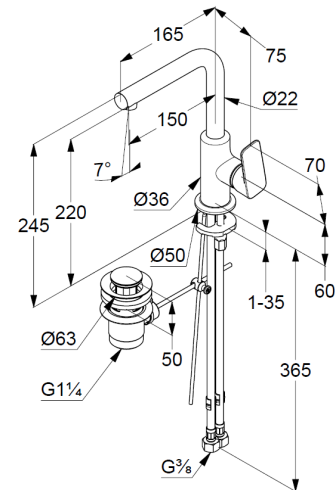

# Technische Daten/ Technical Data

KLUDI PURE&STYLE  
single lever basin mixer  
DN 15

Ref.: 400250575

Finishes:  
05 chrome

Product description  
Manufacturer KLUDI GmbH & Co. KG  
Typ: KLUDI PURE&STYLE  
single lever basin mixer  
Ref.: 400250575

basin mixer  
single lever mixer  
1-hole mounted  
solid lever, metal  
lateral actuation  
aerator M16,5 PCA  
ceramic cartridge  
flow rate at 3 bar 7 l/min.  
swivel spout (360°)  
flexible hoses G3/8 DVGW approved  
rapid installation set  
pop up waste G1 1/4 metal

## Produktabbildung/ Product picture

## Maßzeichnung/ Dimensional drawing