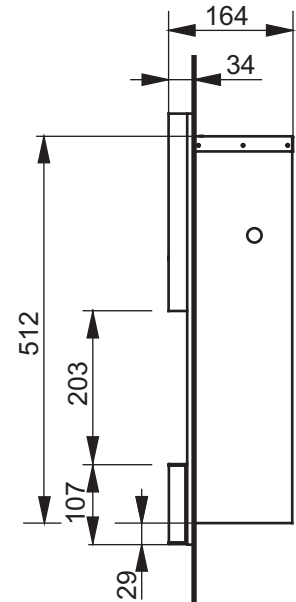

**Recommended
installation height**
General: 1,358
Children: 1,108

±0=OKFFB

Designation		TOTO	
COMMERCIAL Hand Dryer TCY604			
Altered		Scale 1:10	
		Signed	T.G.
		Date	19/11/2015
		This drawing including the respective data may neither be duplicated nor modified nor altered without the consent of TOTO Europe GmbH. The usage of the data/technical drawings takes place at user's own risk and under exclusion of any liability of TOTO Europe GmbH and/or of the companies of the TOTO-Group. The indicated dimensions are not binding; products are subject to change. Measurements shown may be subject to small variations or are indicative.	