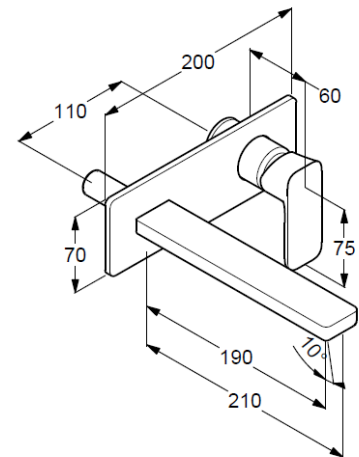

Typ: KLUDI RENON

concealed single lever basin mixer

Ref.: 42244N175

concealed single lever basin mixer

projection 210mm

trim set without pre-installation set KLUDI

for pre-installation set KLUDI Ref.: 38241

wall mounted

solid lever, metal

aerator, S-Pointer M24 PCA

flow rate at 3 bar 4,5 l/min.

fixed spout

EU taxonomy: max. 6 l/min. -

Substantial Contribution (SC) possible

Produktabbildung/ Product picture

Maßzeichnung/ Dimensional drawing

Durchfluss/ Flow rate