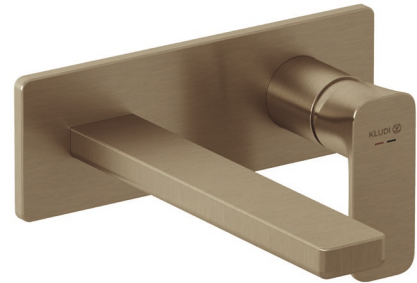

Technische Daten/ Technical Data

KLUDI RENON

concealed single lever basin mixer
DN 15

Ref.: 42244N175

Finishes:

N1 Brushed Bronze PVD

Product description

Manufacturer KLUDI GmbH & Co. KG

Typ: KLUDI RENON

concealed single lever basin mixer

Ref.: 42244N175

concealed single lever basin mixer

projection 210mm

trim set without pre-installation set KLUDI

for pre-installation set KLUDI Ref.: 38241

wall mounted

solid lever, metal

aerator, S-Pointer M24 PCA

flow rate at 3 bar 4,5 l/min.

fixed spout

EU taxonomy: max. 6 l/min. -

Substantial Contribution (SC) possible

Produktabbildung/ Product picture