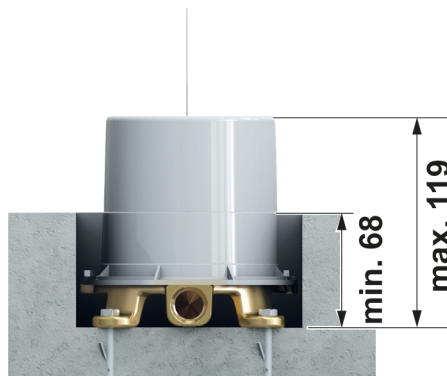

ø 8 mm

i

i **A**

[mm]

i **B**

12A

12B

13

2 - 3 N m

✓ 100 kPa (1 bar) - 500 kPa (5 bar)
⚠ <math>< 1000\text{ kPa}</math> (10 bar)

14

15

20A

VILLEROY & BOCH

GERMANY

*Villeroy & Boch AG
Bathroom and Wellness Division
Headquarters
66693 Mettlach
Germany*