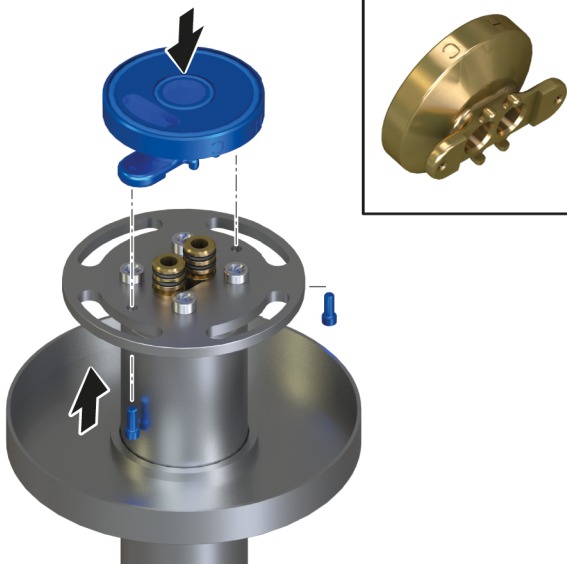

ø 8 mm

i

i **A**

[mm]

i **B**

12A

12B

13

2 - 3 N m

✓ 100 kPa (1 bar) - 500 kPa (5 bar)
⚠ <math>< 1000\text{ kPa}</math> (10 bar)

14

15

20A

VILLEROY & BOCH

GERMANY

*Villeroy & Boch AG
Bathroom and Wellness Division
Headquarters
66693 Mettlach
Germany*