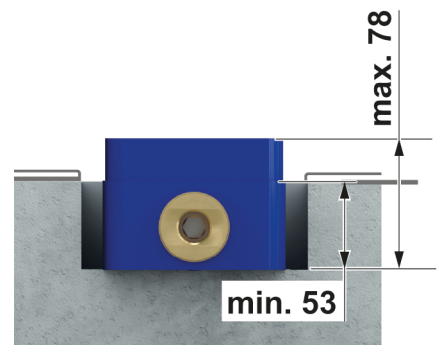

ø 8 mm

i

i **A**

[mm]

i **B**

12A

12B

13

2 - 3 N m

✓ 100 kPa (1 bar) - 500 kPa (5 bar)
⚠ <math>< 1000\text{ kPa}</math> (10 bar)

14

15

20A

VILLEROY & BOCH

GERMANY

*Villeroy & Boch AG
Bathroom and Wellness Division
Headquarters
66693 Mettlach
Germany*