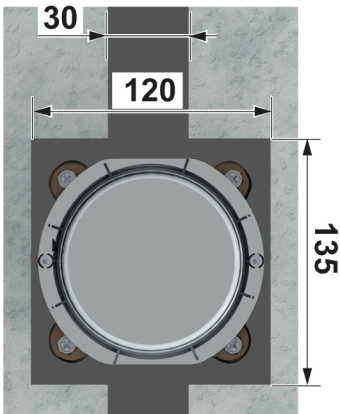

ø 8 mm

i

i **A**

[mm]

i **B**

12A

12B

13

2 - 3 N m

✓ 100 kPa (1 bar) - 500 kPa (5 bar)
⚠ <math>< 1000\text{ kPa}</math> (10 bar)

14

15

20A

VILLEROY & BOCH

GERMANY

*Villeroy & Boch AG
Bathroom and Wellness Division
Headquarters
66693 Mettlach
Germany*