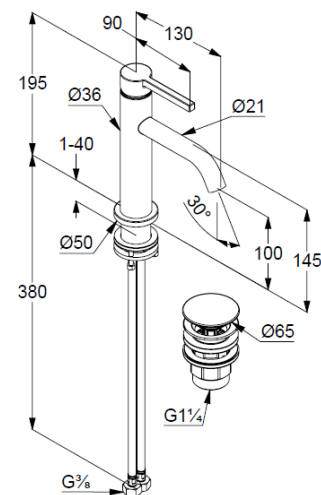

Technische Daten/ Technical Data

KLUDI NOVA FONTE
single lever basin mixer 100
DN 15
Style: PURA

Ref.: 202880415

Finishes:
O4 Matt Light Blue

Product description
Manufacturer KLUDI GmbH & Co. KG
Typ: KLUDI NOVA FONTE
single lever basin mixer 100
Ref.: 202880415

basin mixer
single lever mixer
1-hole mounted
solid lever, metal
aerator, S-Pointer M18,5 PCA
ceramic cartridge
flow rate at 3 bar 4,5 l/min.
fixed spout
flexible hoses G3/8 DVGW approved
shank-fixing
push open waste G1 1/4

Produktabbildung/ Product picture

Maßzeichnung/ Dimensional drawing

Durchfluss/ Flow rate