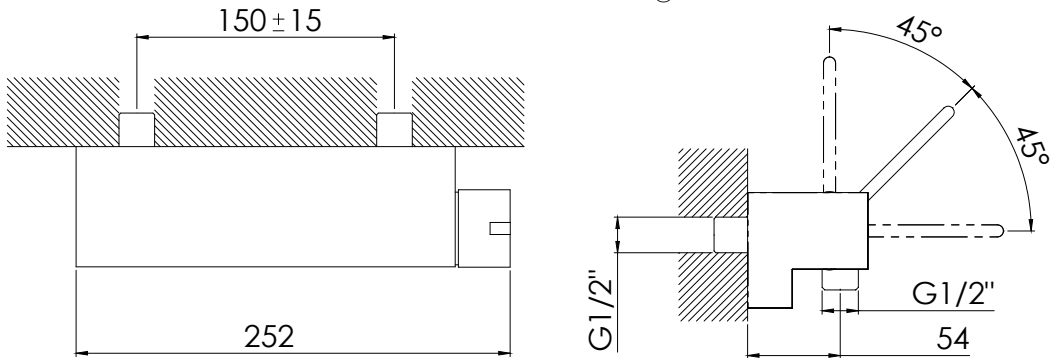

STEINBERG

finest faucets and accessories

MONTAGEANLEITUNG
INSTALLATION MANUAL
GUIDE D'INSTALLATION

240 1200

STEINBERG

finest faucets and accessories

TZ

2

3

STEINBERG

finest faucets and accessories

STEINBERG

finest faucets and accessories

11

Körper plan an die Wand halten und die M6 Schrauben anziehen
Hold body against the wall and then tighten the M6 screws
Maintenir le corps contre le mur et serrer les vis M6