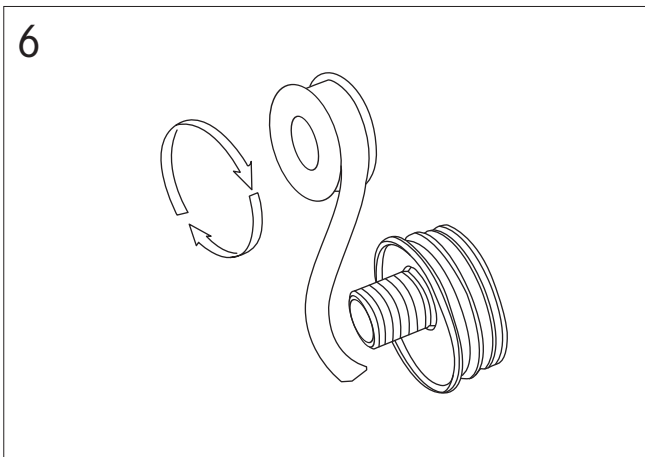

STEINBERG

finest faucets and accessories

MONTAGEANLEITUNG
INSTALLATION MANUAL
GUIDE D'INSTALLATION

240 1200

STEINBERG

finest faucets and accessories

TZ

2

3

STEINBERG

finest faucets and accessories

STEINBERG

finest faucets and accessories

11

Körper plan an die Wand halten und die M6 Schrauben anziehen
Hold body against the wall and then tighten the M6 screws
Maintenir le corps contre le mur et serrer les vis M6