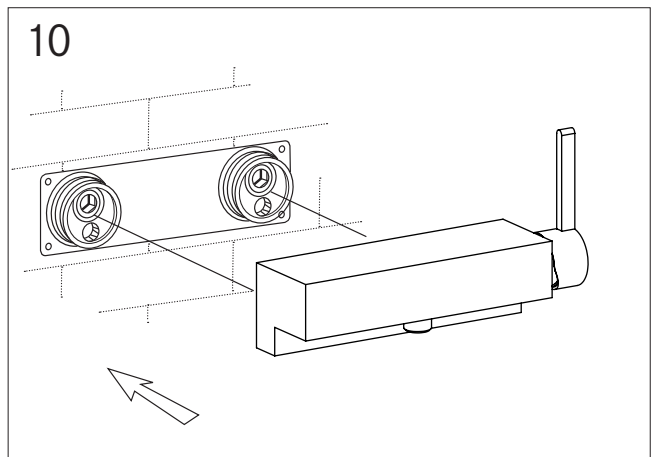

STEINBERG

finest faucets and accessories

MONTAGEANLEITUNG
INSTALLATION MANUAL
GUIDE D'INSTALLATION

240 1200

STEINBERG

finest faucets and accessories

TZ

2

3

STEINBERG

finest faucets and accessories

STEINBERG

finest faucets and accessories

11

Körper plan an die Wand halten und die M6 Schrauben anziehen
Hold body against the wall and then tighten the M6 screws
Maintenir le corps contre le mur et serrer les vis M6