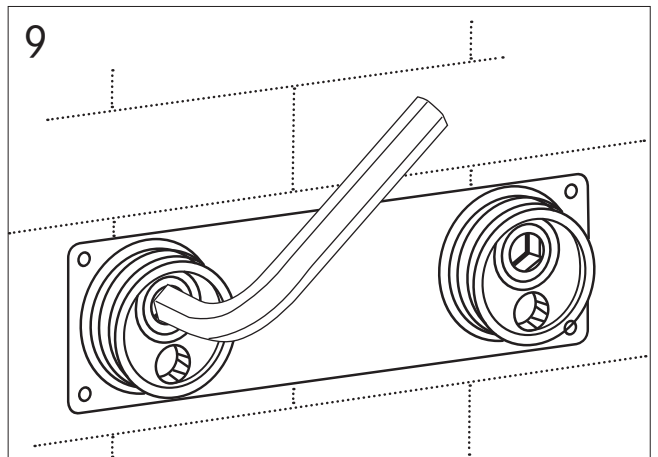

STEINBERG

finest faucets and accessories

MONTAGEANLEITUNG
INSTALLATION MANUAL
GUIDE D'INSTALLATION

240 1200

STEINBERG

finest faucets and accessories

TZ

2

3

STEINBERG

finest faucets and accessories

STEINBERG

finest faucets and accessories

11

Körper plan an die Wand halten und die M6 Schrauben anziehen
Hold body against the wall and then tighten the M6 screws
Maintenir le corps contre le mur et serrer les vis M6