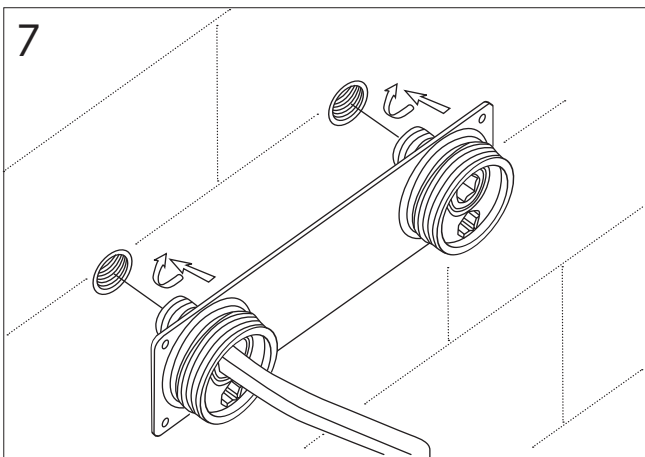

STEINBERG

finest faucets and accessories

MONTAGEANLEITUNG
INSTALLATION MANUAL
GUIDE D'INSTALLATION

240 1200

STEINBERG

finest faucets and accessories

TZ

2

3

STEINBERG

finest faucets and accessories

STEINBERG

finest faucets and accessories

11

Körper plan an die Wand halten und die M6 Schrauben anziehen
Hold body against the wall and then tighten the M6 screws
Maintenir le corps contre le mur et serrer les vis M6