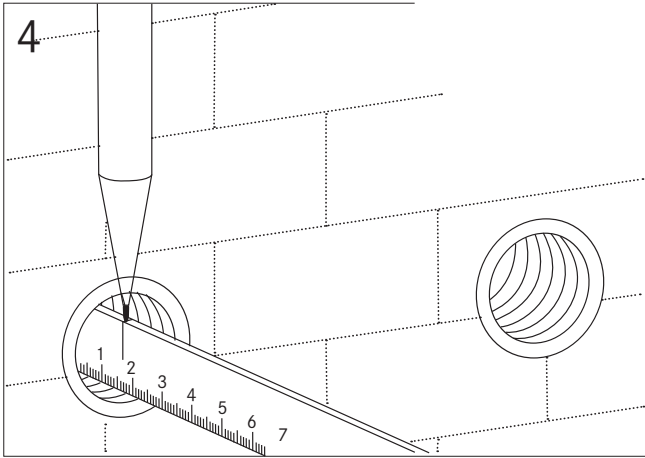

STEINBERG

finest faucets and accessories

MONTAGEANLEITUNG
INSTALLATION MANUAL
GUIDE D'INSTALLATION

240 1200

STEINBERG

finest faucets and accessories

TZ

2

3

STEINBERG

finest faucets and accessories

STEINBERG

finest faucets and accessories

11

Körper plan an die Wand halten und die M6 Schrauben anziehen
Hold body against the wall and then tighten the M6 screws
Maintenir le corps contre le mur et serrer les vis M6