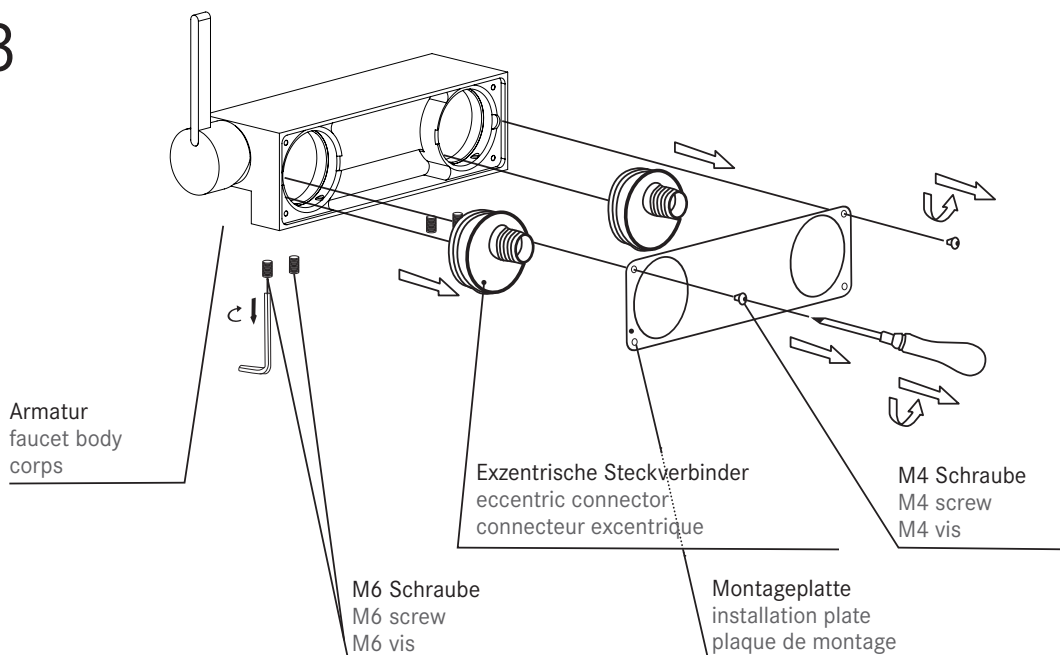

STEINBERG

finest faucets and accessories

MONTAGEANLEITUNG
INSTALLATION MANUAL
GUIDE D'INSTALLATION

240 1200

STEINBERG

finest faucets and accessories

TZ

2

3

STEINBERG

finest faucets and accessories

STEINBERG

finest faucets and accessories

11

Körper plan an die Wand halten und die M6 Schrauben anziehen
Hold body against the wall and then tighten the M6 screws
Maintenir le corps contre le mur et serrer les vis M6