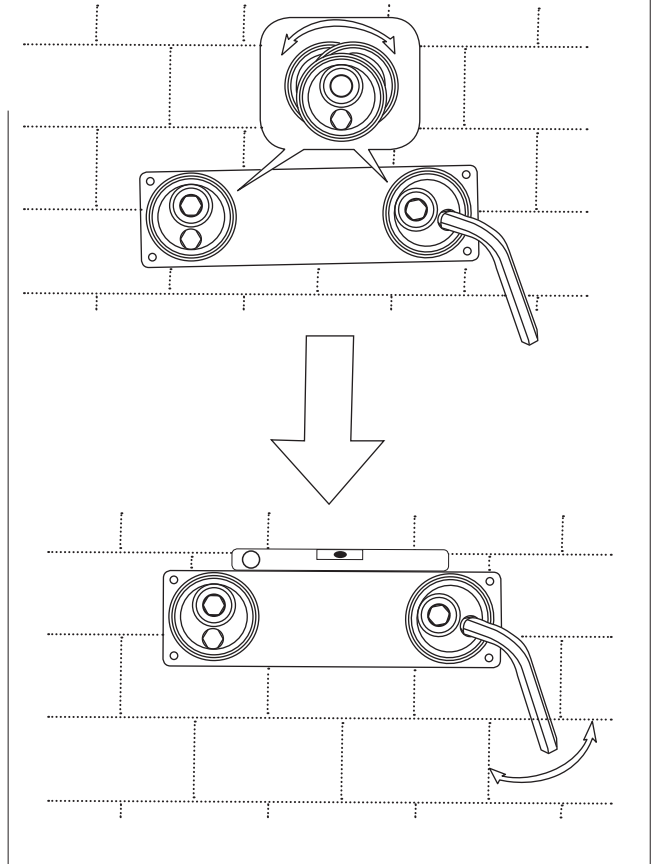

STEINBERG

finest faucets and accessories

MONTAGEANLEITUNG
INSTALLATION MANUAL
GUIDE D'INSTALLATION

240 1200

STEINBERG

finest faucets and accessories

TZ

2

3

STEINBERG

finest faucets and accessories

STEINBERG

finest faucets and accessories

11

Körper plan an die Wand halten und die M6 Schrauben anziehen
Hold body against the wall and then tighten the M6 screws
Maintenir le corps contre le mur et serrer les vis M6