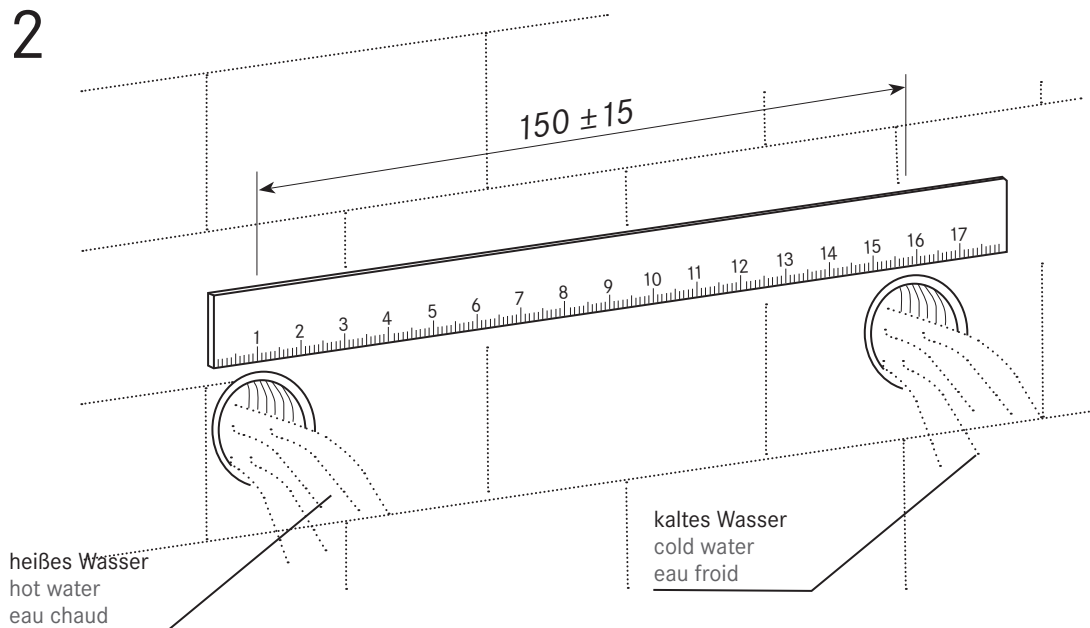

STEINBERG

finest faucets and accessories

MONTAGEANLEITUNG
INSTALLATION MANUAL
GUIDE D'INSTALLATION

240 1200

STEINBERG

finest faucets and accessories

TZ

2

3

STEINBERG

finest faucets and accessories

STEINBERG

finest faucets and accessories

11

Körper plan an die Wand halten und die M6 Schrauben anziehen
Hold body against the wall and then tighten the M6 screws
Maintenir le corps contre le mur et serrer les vis M6