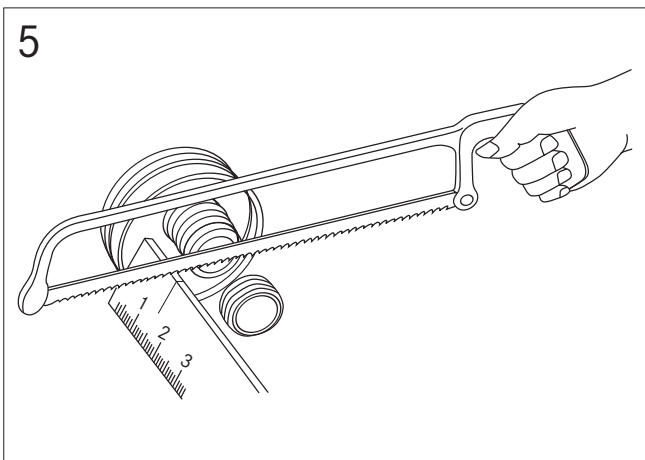

STEINBERG

finest faucets and accessories

MONTAGEANLEITUNG
INSTALLATION MANUAL
GUIDE D'INSTALLATION

240 1200

STEINBERG

finest faucets and accessories

TZ

2

3

STEINBERG

finest faucets and accessories

STEINBERG

finest faucets and accessories

11

Körper plan an die Wand halten und die M6 Schrauben anziehen
Hold body against the wall and then tighten the M6 screws
Maintenir le corps contre le mur et serrer les vis M6