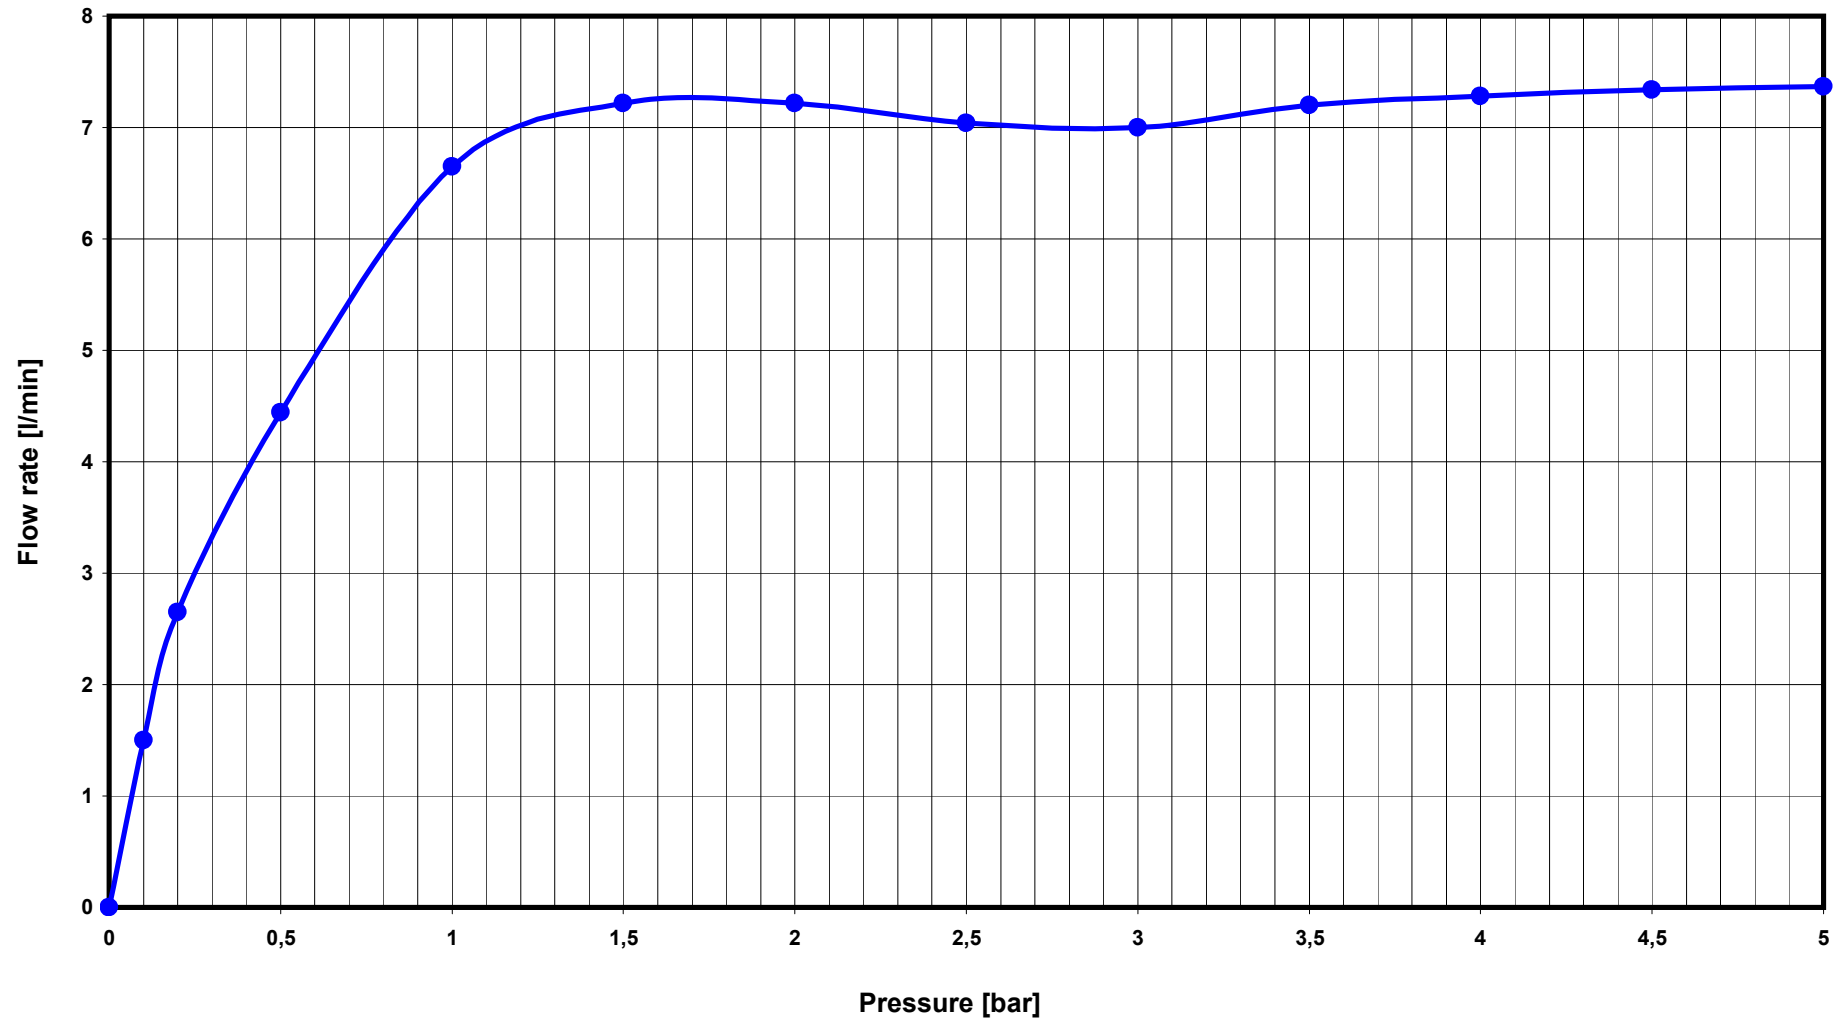

A6648AA

—●— Mixed water - Head-/Hand-Shower series