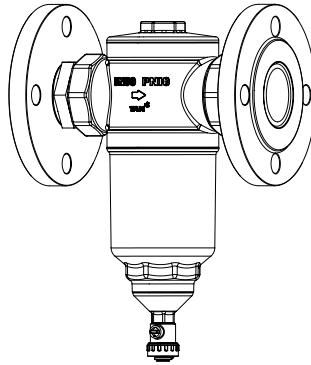

Zeparo Cyclone ZCD with flanges

4

5

Type	DN	H	h1	L	q _{nom} [m ³ /h]	q _{max} [m ³ /h]	m [kg]	D	EAN	Article No.
ZCDF	50	325	400	230	6.88	16.0	8.78	165	5902276895135	30304080902

① www.imi-hydronic.com

We reserve the right to introduce technical alterations without previous notice.