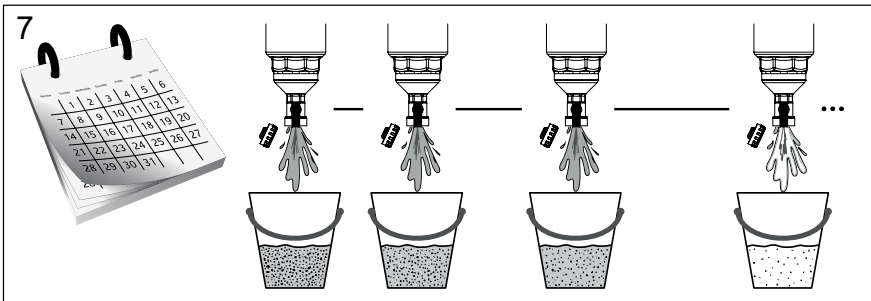

Zeparo Cyclone ZCD with flanges

4

5

Type	DN	H	h1	L	q _{nom} [m ³ /h]	q _{max} [m ³ /h]	m [kg]	D	EAN	Article No.
ZCDF	50	325	400	230	6.88	16.0	8.78	165	5902276895135	30304080902

① www.imi-hydronic.com

We reserve the right to introduce technical alterations without previous notice.