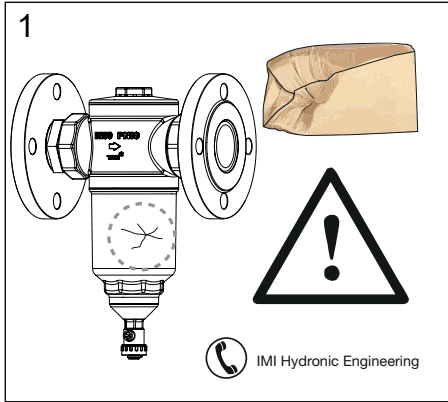

Zeparo Cyclone ZCD with flanges

4

5

Type	DN	H	h1	L	q _{nom} [m ³ /h]	q _{max} [m ³ /h]	m [kg]	D	EAN	Article No.
ZCDF	50	325	400	230	6.88	16.0	8.78	165	5902276895135	30304080902

① www.imi-hydronic.com

We reserve the right to introduce technical alterations without previous notice.