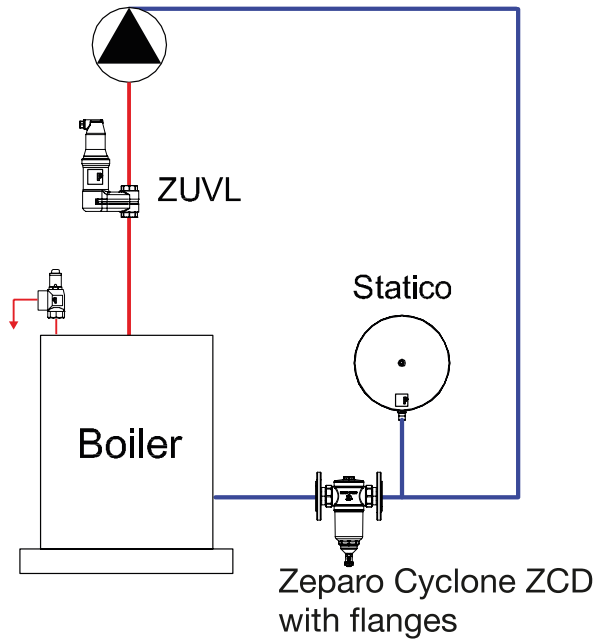

Zeparo Cyclone ZCD with flanges

4

5

Type	DN	H	h1	L	q _{nom} [m ³ /h]	q _{max} [m ³ /h]	m [kg]	D	EAN	Article No.
ZCDF	50	325	400	230	6.88	16.0	8.78	165	5902276895135	30304080902

① www.imi-hydronic.com

We reserve the right to introduce technical alterations without previous notice.