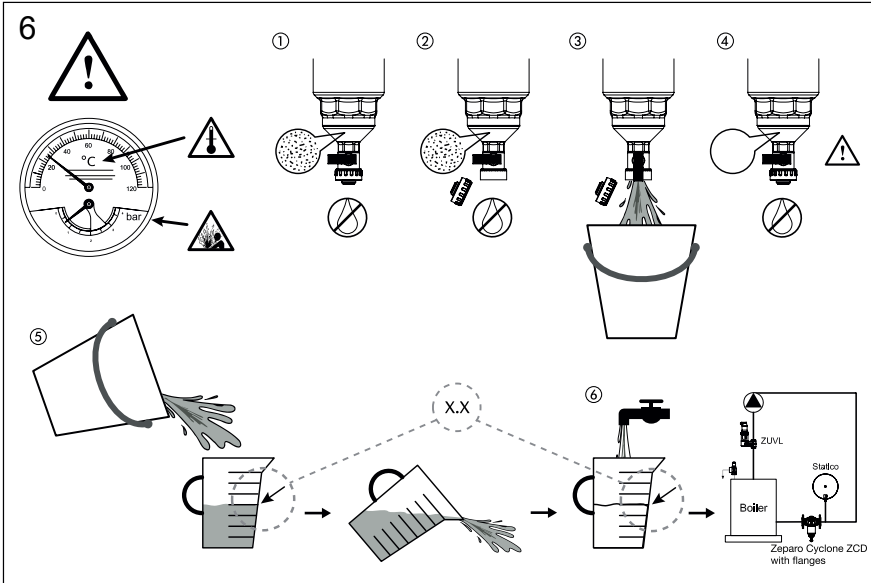

Zeparo Cyclone ZCD with flanges

4

5

Type	DN	H	h1	L	q _{nom} [m ³ /h]	q _{max} [m ³ /h]	m [kg]	D	EAN	Article No.
ZCDF	50	325	400	230	6.88	16.0	8.78	165	5902276895135	30304080902

① www.imi-hydronic.com

We reserve the right to introduce technical alterations without previous notice.