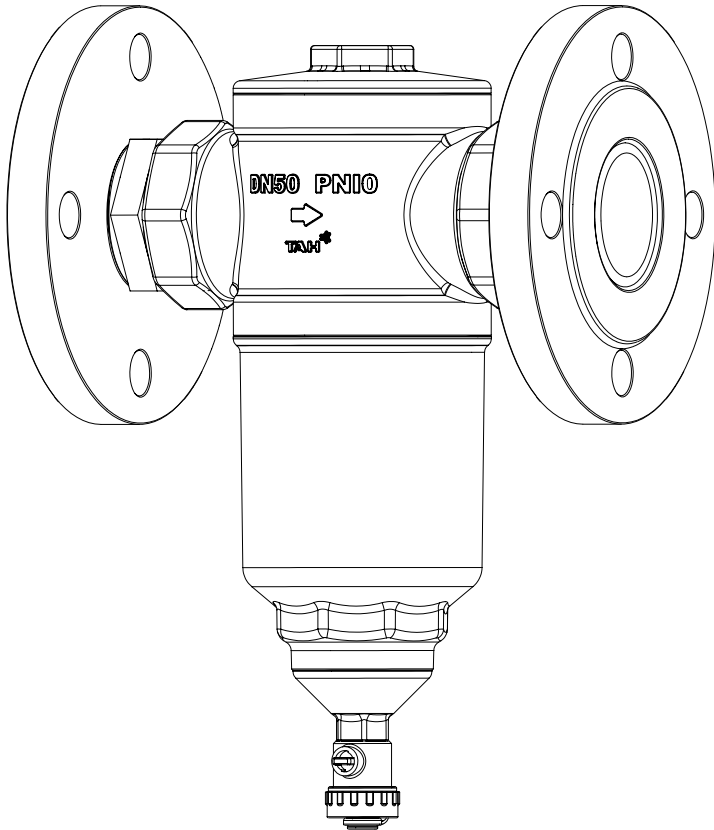

Zeparo Cyclone ZCD with flanges

4

5

Type	DN	H	h1	L	q _{nom} [m ³ /h]	q _{max} [m ³ /h]	m [kg]	D	EAN	Article No.
ZCDF	50	325	400	230	6.88	16.0	8.78	165	5902276895135	30304080902

① www.imi-hydronic.com

We reserve the right to introduce technical alterations without previous notice.