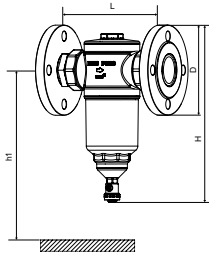

Zeparo Cyclone ZCD with flanges

4

5

Type	DN	H	h1	L	q _{nom} [m ³ /h]	q _{max} [m ³ /h]	m [kg]	D	EAN	Article No.
ZCDF	50	325	400	230	6.88	16.0	8.78	165	5902276895135	30304080902

① www.imi-hydronic.com

We reserve the right to introduce technical alterations without previous notice.