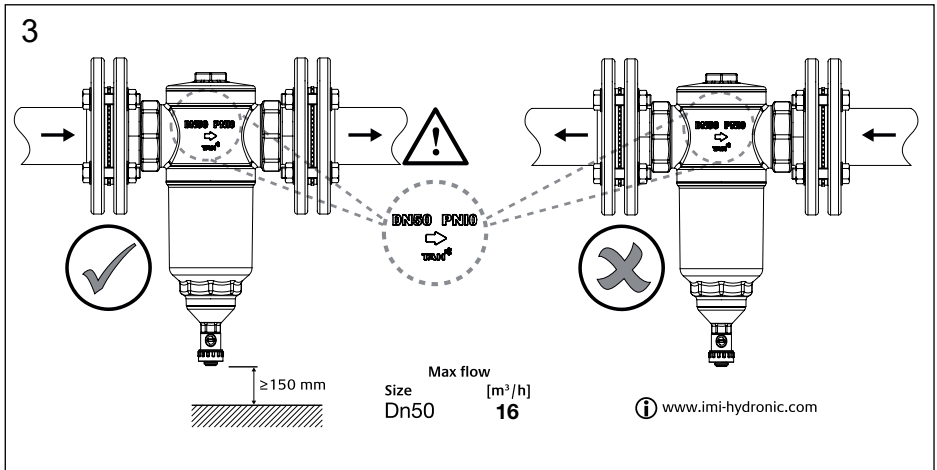

Zeparo Cyclone ZCD with flanges

4

5

Type	DN	H	h1	L	q _{nom} [m ³ /h]	q _{max} [m ³ /h]	m [kg]	D	EAN	Article No.
ZCDF	50	325	400	230	6.88	16.0	8.78	165	5902276895135	30304080902

① www.imi-hydronic.com

We reserve the right to introduce technical alterations without previous notice.