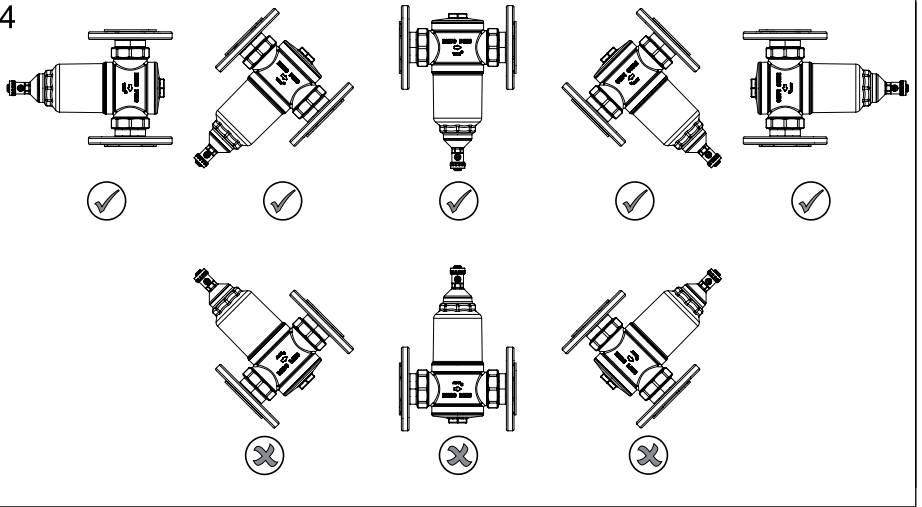

Zeparo Cyclone ZCD with flanges

4

5

Type	DN	H	h1	L	q _{nom} [m ³ /h]	q _{max} [m ³ /h]	m [kg]	D	EAN	Article No.
ZCDF	50	325	400	230	6.88	16.0	8.78	165	5902276895135	30304080902

① www.imi-hydronic.com

We reserve the right to introduce technical alterations without previous notice.