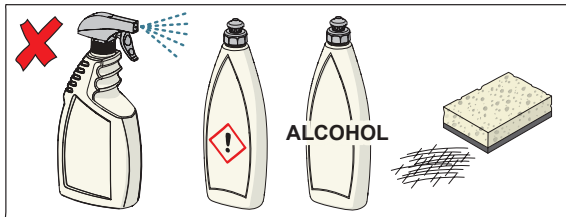

59 914 429

59 914 264

[cleaning.hansa.com](http://cleaning.hansa.com)

Oras Group is a powerful European provider of sanitary fittings: the market leader in the Nordics and a leading company in Continental Europe. The company's mission is to make the use of water easy and sustainable and its vision is to become the European leader of advanced sanitary fittings. Oras Group has two strong brands: Oras and Hansa.