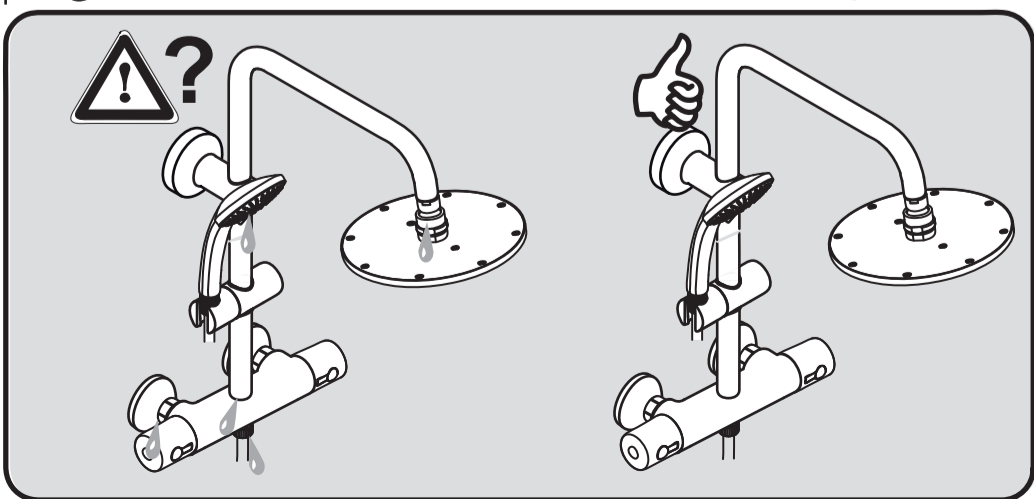

Idealrain C60 A 6648 AA

0918 / A 868 077
 (+ A 865 612)
 Made in Germany

Ideal Standard International NV
 Corporate Village - Gent Building
 Da Vincilaan 2
 1935 Zaventem
 Belgium

www.idealstandardinternational.com